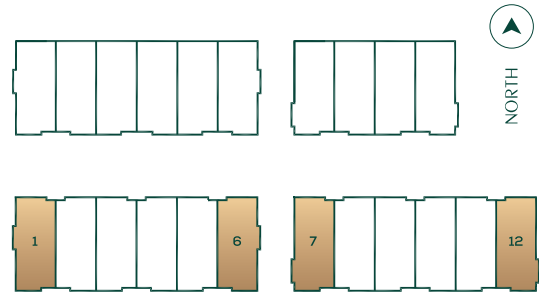

ARCOLA

PLAN

A

3 Bedroom + Flex  
1,483 - 1,488 sq.ft

HOMES 1, 6, 7, 12

LOWER

MAIN

SECOND

THIRD