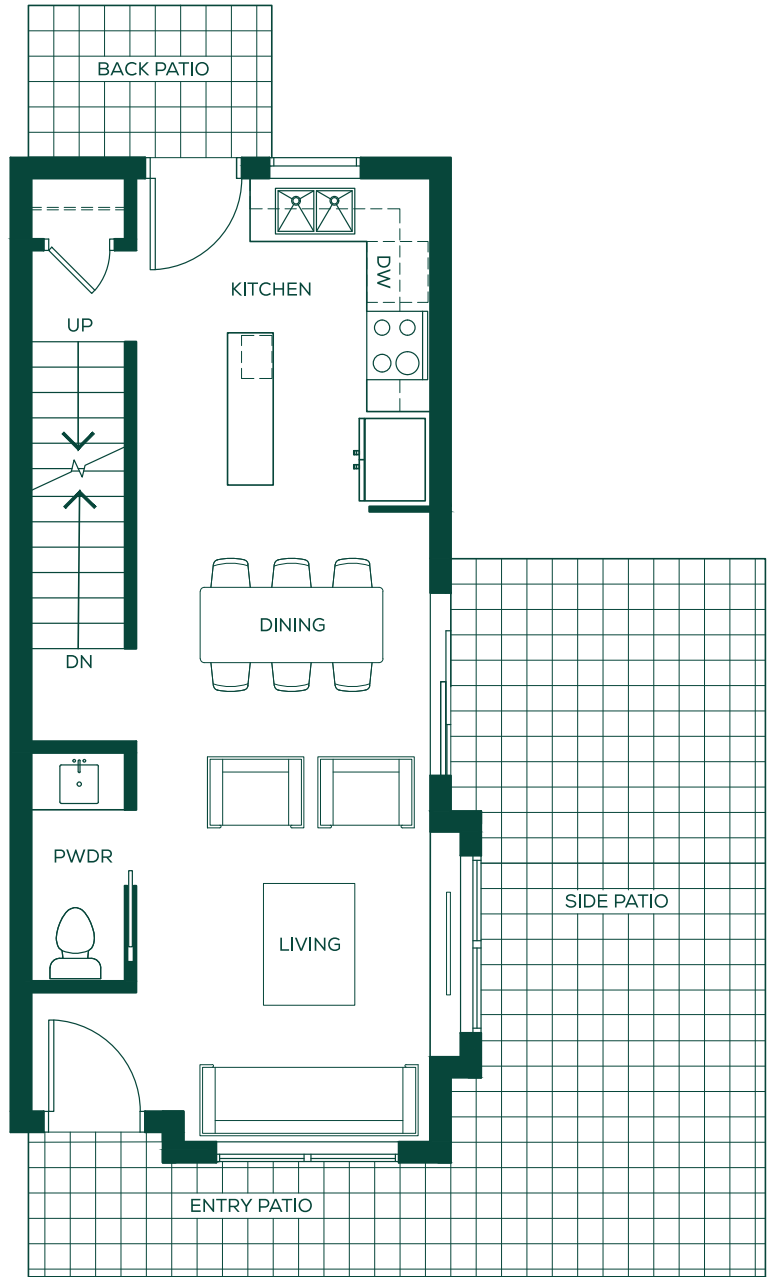

ARCOLA

PLAN

A3

3 Bedroom + Flex

1,458 sq.ft

HOME 22

LOWER

MAIN

SECOND

THIRD