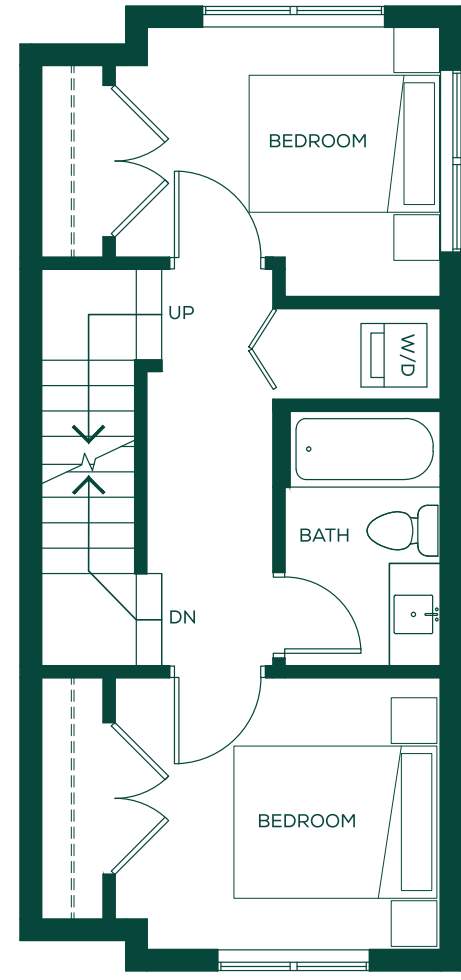

ARCOLA

PLAN

A3

3 Bedroom + Flex

1,458 sq.ft

HOME 22

LOWER

MAIN

SECOND

THIRD