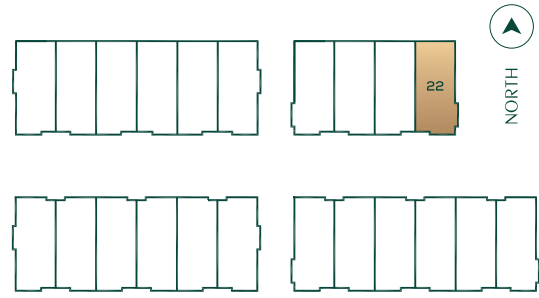

ARCOLA

PLAN

A3

3 Bedroom + Flex

1,458 sq.ft

HOME 22

LOWER

MAIN

SECOND

THIRD