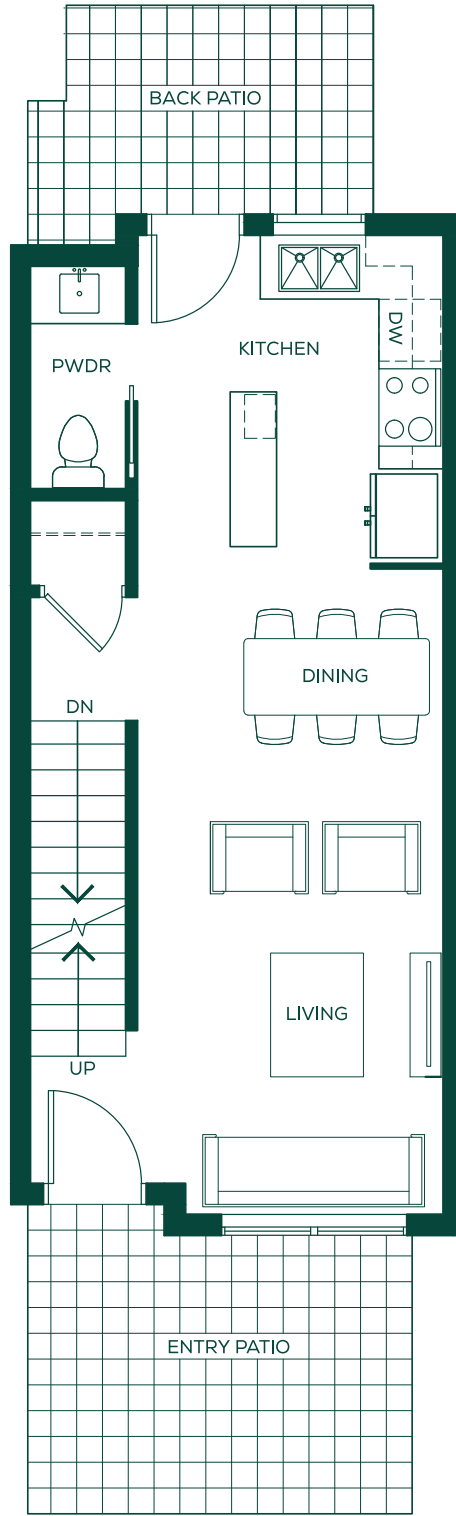

ARCOLA

PLAN

B

3 Bedroom + Flex  
1,464 - 1,469 sq.ft

HOMES 2-5, 8-11

LOWER

MAIN

SECOND

THIRD