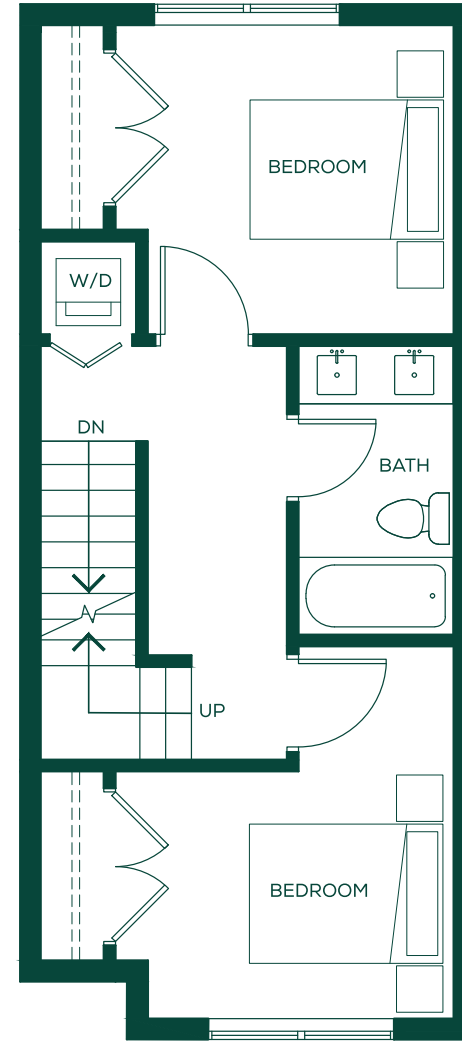

ARCOLA

PLAN

B

3 Bedroom + Flex  
1,464 - 1,469 sq.ft

HOMES 2-5, 8-11

LOWER

MAIN

SECOND

THIRD