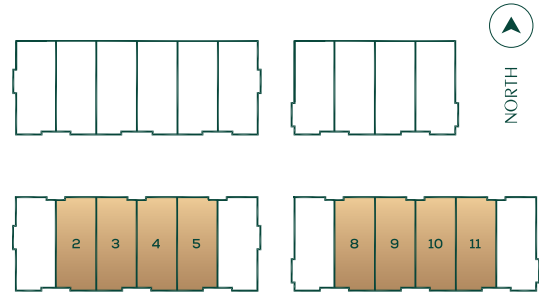

ARCOLA

PLAN

B

3 Bedroom + Flex  
1,464 - 1,469 sq.ft

HOMES 2-5, 8-11

LOWER

MAIN

SECOND

THIRD