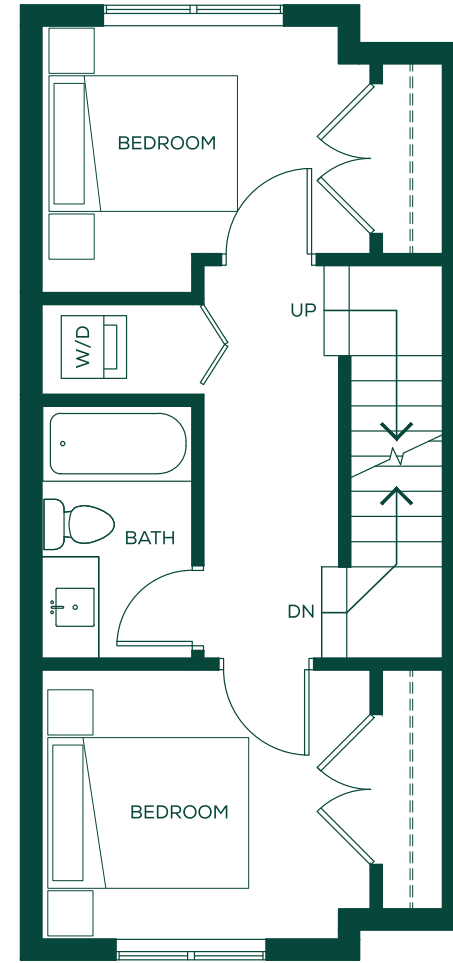

ARCOLA

PLAN

# B2

3 Bedroom + Flex  
1,439 sq.ft

HOME 21

LOWER

MAIN

SECOND

THIRD