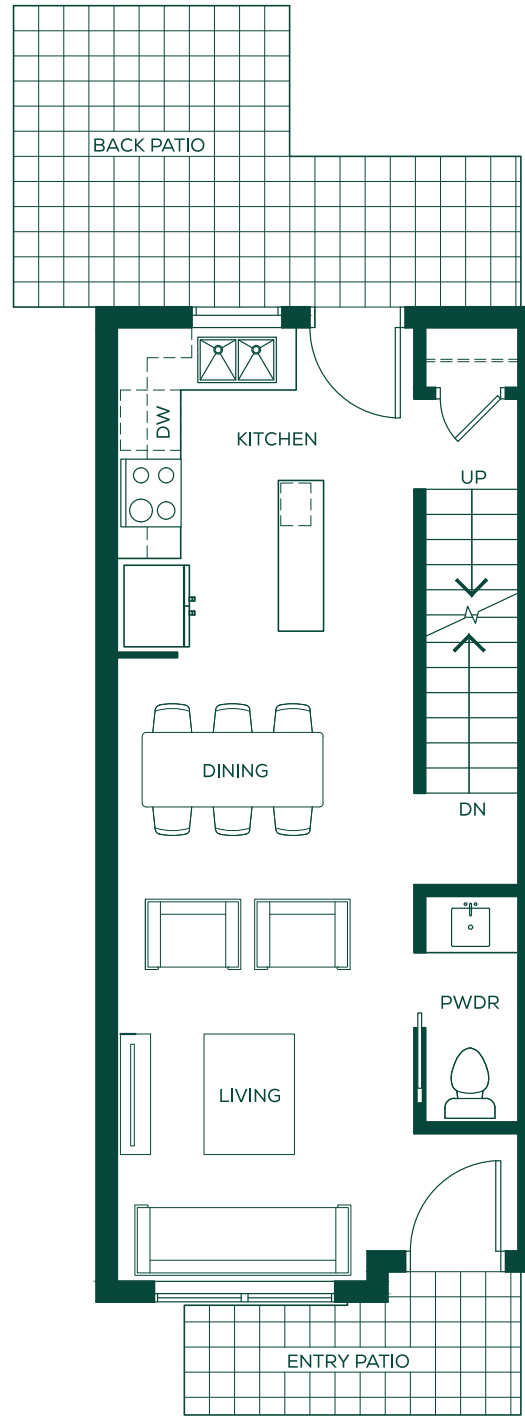

ARCOLA

PLAN

# B2

3 Bedroom + Flex  
1,439 sq.ft

HOME 21

LOWER

MAIN

SECOND

THIRD