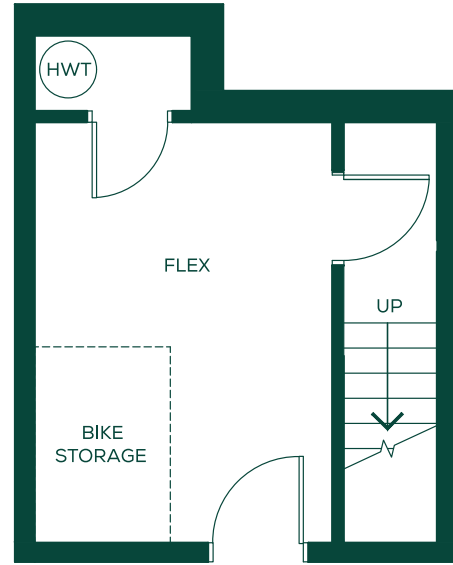

ARCOLA

PLAN

# B2

3 Bedroom + Flex  
1,439 sq.ft

HOME 21

LOWER

MAIN

SECOND

THIRD