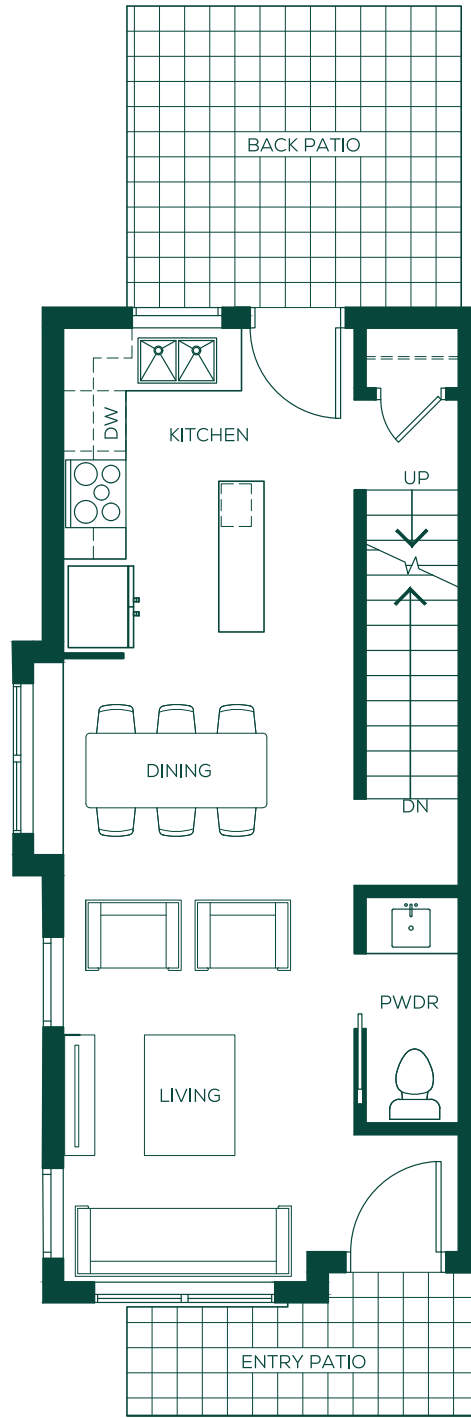

ARCOLA

LOWER

MAIN

SECOND

THIRD

PLAN

A1

3 Bedroom + Flex  
1,476 sq.ft

HOME 13