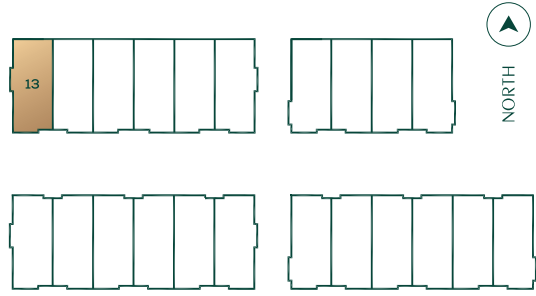

ARCOLA

LOWER

MAIN

SECOND

THIRD

PLAN

A1

3 Bedroom + Flex  
1,476 sq.ft