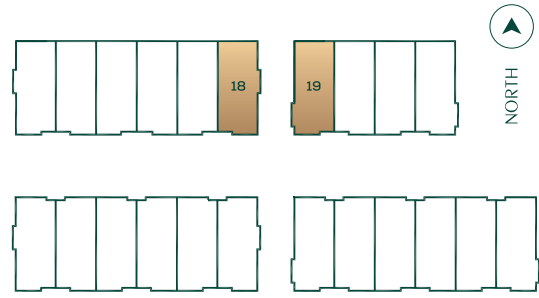

ARCOLA

PLAN

A2

3 Bedroom + Flex

1,425 sq.ft

HOMES 18, 19

LOWER

MAIN

SECOND

THIRD