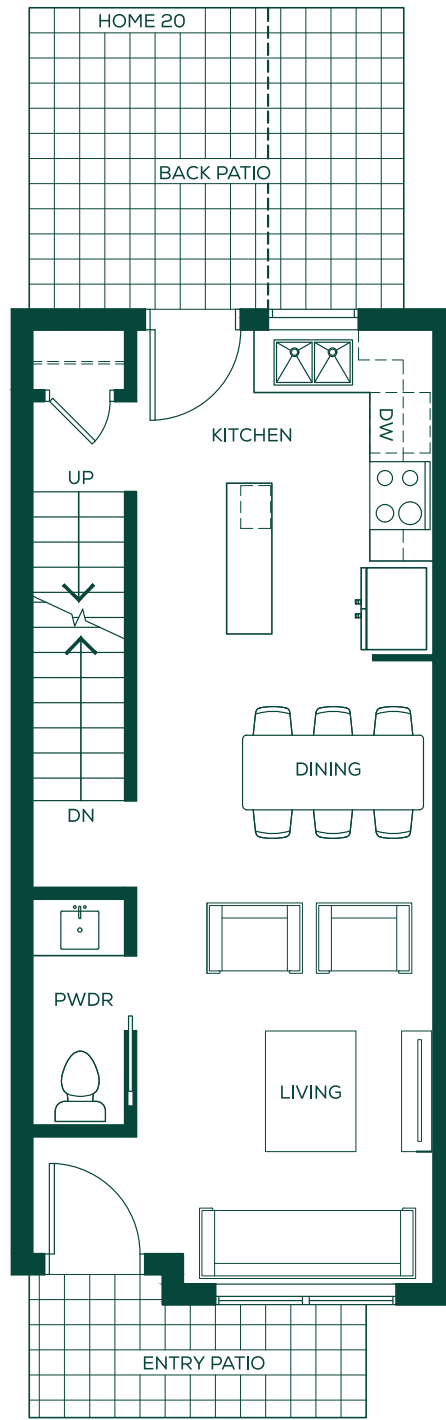

ARCOLA

PLAN

B1

3 Bedroom + Flex
1,460 sq.ft

HOMES 14-17, 20

LOWER

MAIN

SECOND

THIRD