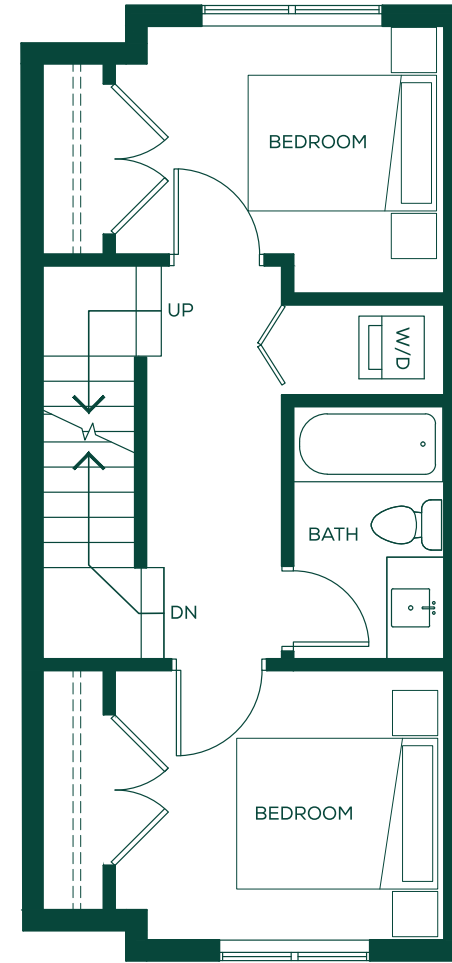

ARCOLA

PLAN

B1

3 Bedroom + Flex
1,460 sq.ft

HOMES 14-17, 20

LOWER

MAIN

SECOND

THIRD