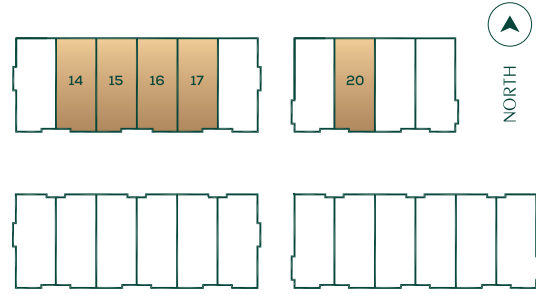

ARCOLA

PLAN

B1

3 Bedroom + Flex
1,460 sq.ft

HOMES 14-17, 20

LOWER

MAIN

SECOND

THIRD