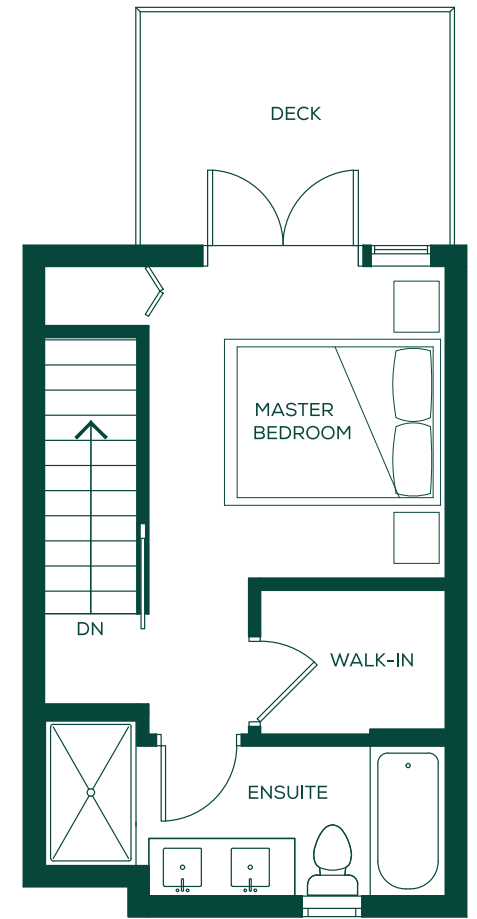

ARCOLA

PLAN

B1

3 Bedroom + Flex
1,460 sq.ft

HOMES 14-17, 20

LOWER

MAIN

SECOND

THIRD